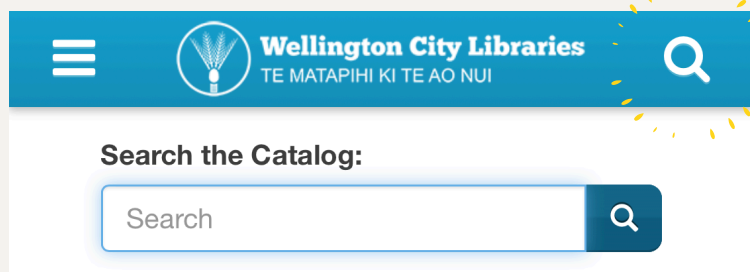

QUICK INTRODUCTION TO OUR MOBILE CATALOGUE

Access it via a mobile browser catalogue.wcl.govt.nz

SEARCH

Search our whole catalogue.

MY ACCOUNT

Login with your library card number and 4 digit PIN to check your loans, reserves and fines.

QUICK INTRODUCTION TO OUR NEW LIBRARY APP

Download the app here: wcl.govt.nz/wclmini

Search our whole catalogue.

Have your barcode always on your mobile, you can scan it on our self-issue machines.

SELF SERVICE